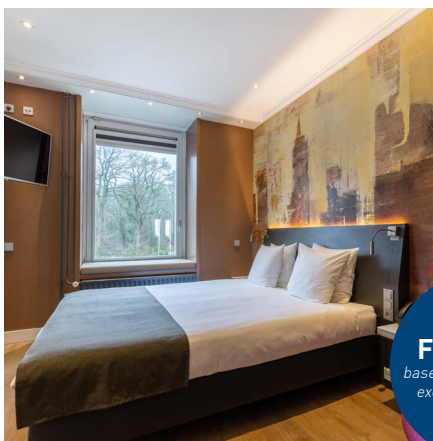

## 88 ROOMS

**COMFORT ROOM 18 M<sup>2</sup>** 2 single beds

**DELUXE ROOM 26 M<sup>2</sup>** 2 single beds

**SUPRIOR ROOM 22 M<sup>2</sup>** 2 single beds

**SUITES 27-52 M<sup>2</sup>** 2 single beds

**FROM € 99**

### ROOM FACILITIES

- 🛏 single beds
- ☕ coffee and tea facilities
- 🚿 shower- or bath
- 📶 free Wi-Fi
- 🔒 safe